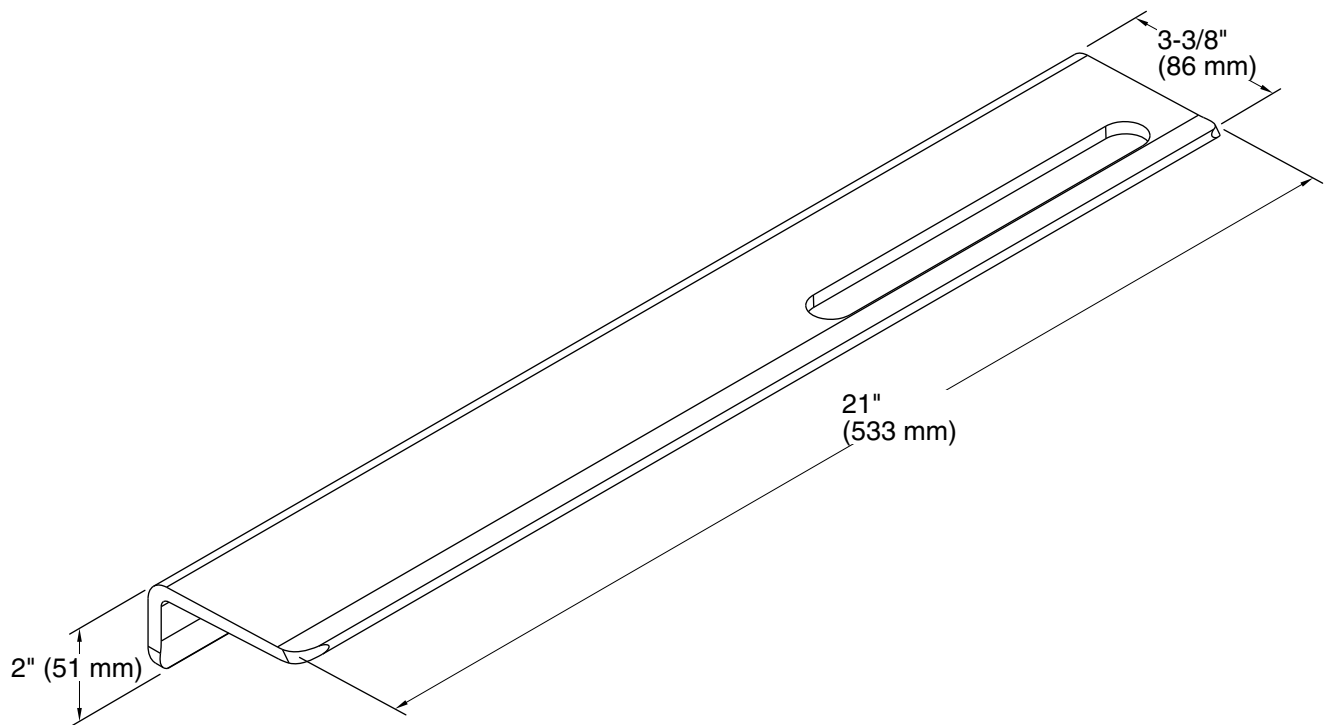

Technical Information

All product dimensions are nominal.

Installation Type: Wall-mount

Material: Anodized Aluminum

Notes

Install this product according to the installation guide.

Requires 2x4 backing to be installed.